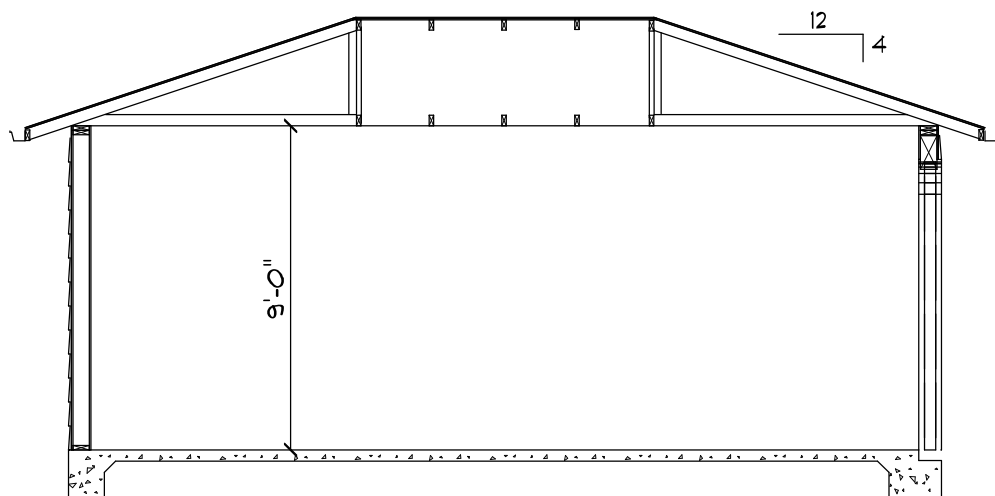

Traditional with Storage Cross Section 26ft wide

11/1/08

Full Hip Trussed Roof